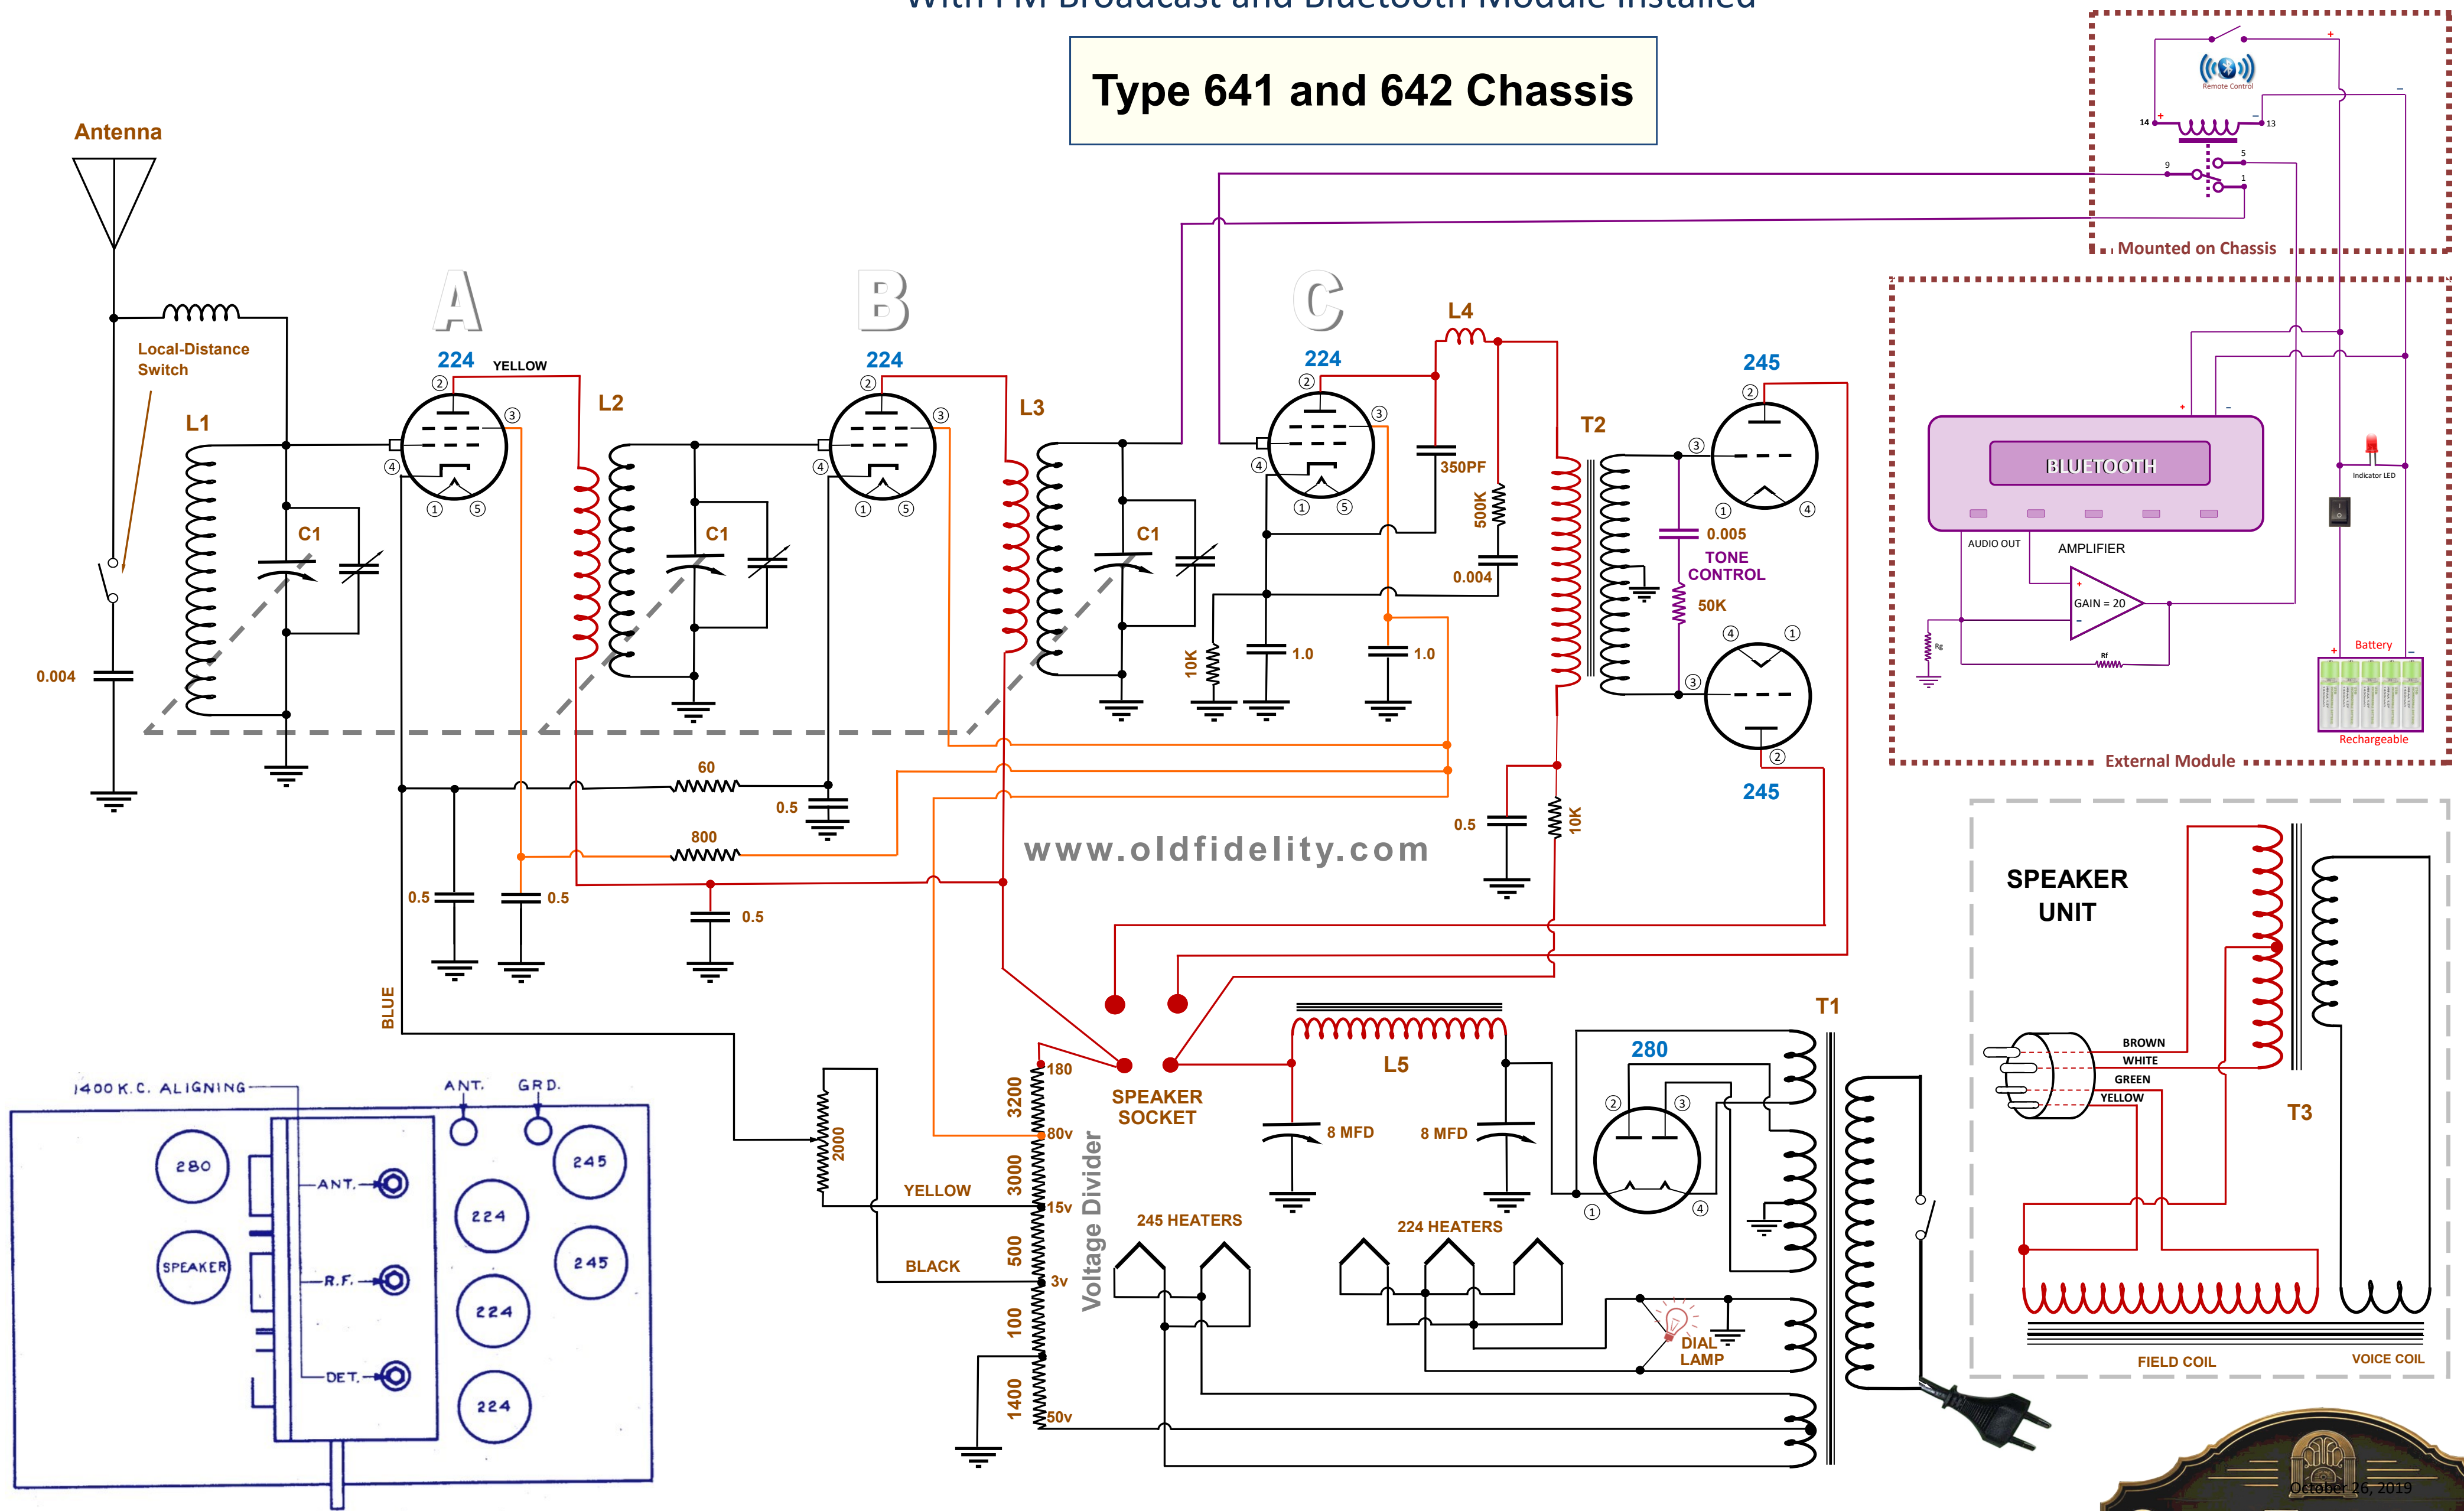

1931 Rogers Majestic

With FM Broadcast and Bluetooth Module Installed

Type 641 and 642 Chassis

www.olfidelity.com